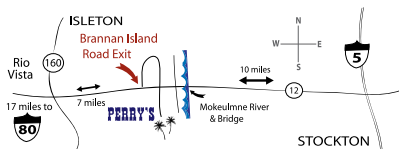

# Not using your vessel? WHY PAY SLIP FEES?

A 40 foot slip fee runs \$400 to \$500 per month . . .

**SAVE up to \$340**

**DRY DOCK STORAGE**  
**\$4 per foot**      *Haul Outs Available*

## PERRY'S

**BOAT HARBOR**

**916.777.5000**  
*perrysboatharbor.com*

*On the Delta Loop - Brannan Island Exit off of Highway 12*  
**500 Brannan Island Road Isleton, CA 95641**